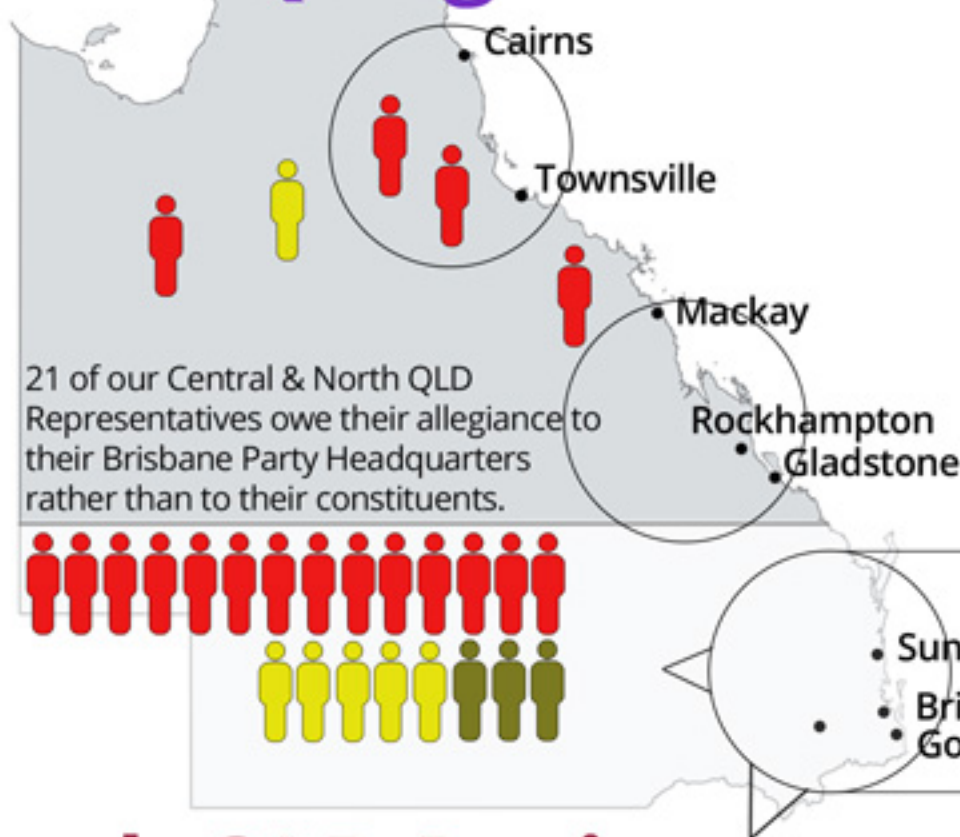

POLITICAL REPRESENTATION CENTRAL & NORTH QUEENSLAND

A diminishing influence in Australian politics.

State Representation  Legislative Assembly  Legislative Council	C&NQ Region 18 (13 Brisbane based party) ZERO?	Tasmania 25 15	South QLD Region 75 ZERO?
Federal Representation  House of Representatives  Senators	6 (5 Brisbane based party) 3 (3 Brisbane based party)	5 12	24 9
Population	1M approx (by 2022)	534K	4.2M approx

C&NQ Region

Tasmania

South QLD Region

Continued lack of political representation condemns Central & North QLD to funding poverty!