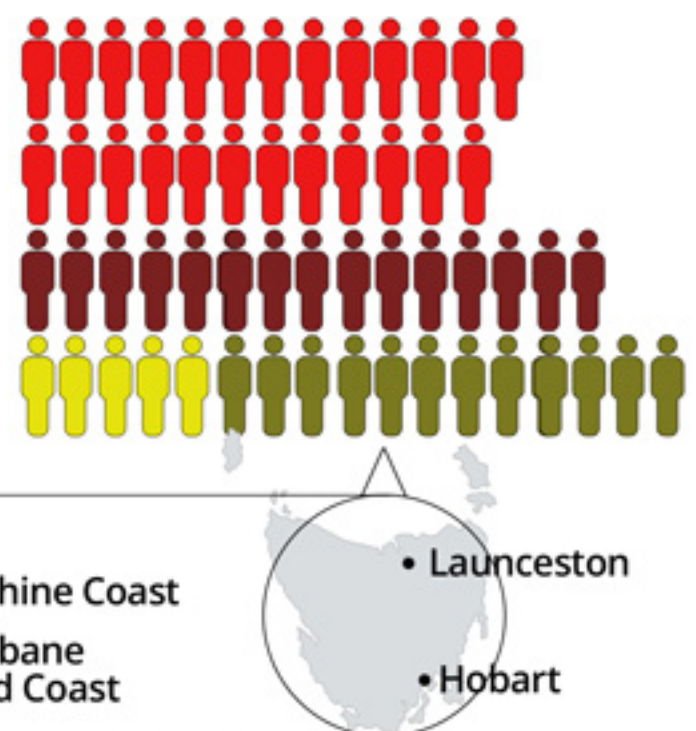

POLITICAL REPRESENTATION CENTRAL & NORTH QUEENSLAND

A diminishing influence in Australian politics.

State Representation  Legislative Assembly  Legislative Council	C&NQ Region 18 (13 Brisbane based party) ZERO?	Tasmania 25 15	South QLD Region 75 ZERO?
Federal Representation  House of Representatives  Senators	6 (5 Brisbane based party) 3 (3 Brisbane based party)	5 12	24 9
Population	1M approx (by 2022)	534K	4.2M approx

C&NQ Region

Tasmania

South QLD Region

Continued lack of political representation condemns Central & North QLD to funding poverty!