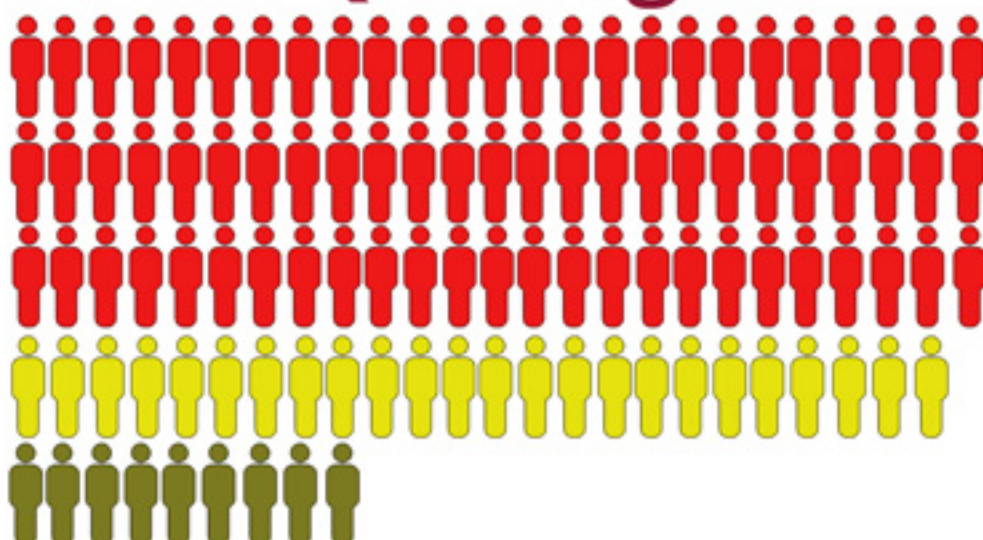

POLITICAL REPRESENTATION CENTRAL & NORTH QUEENSLAND

A diminishing influence in Australian politics.

State Representation  Legislative Assembly  Legislative Council	C&NQ Region 18 (13 Brisbane based party) ZERO?	Tasmania 25 15	South QLD Region 75 ZERO?
Federal Representation  House of Representatives  Senators	6 (5 Brisbane based party) 3 (3 Brisbane based party)	5 12	24 9
Population	1M approx (by 2022)	534K	4.2M approx

C&NQ Region

Tasmania

South QLD Region

Continued lack of political representation condemns Central & North QLD to funding poverty!